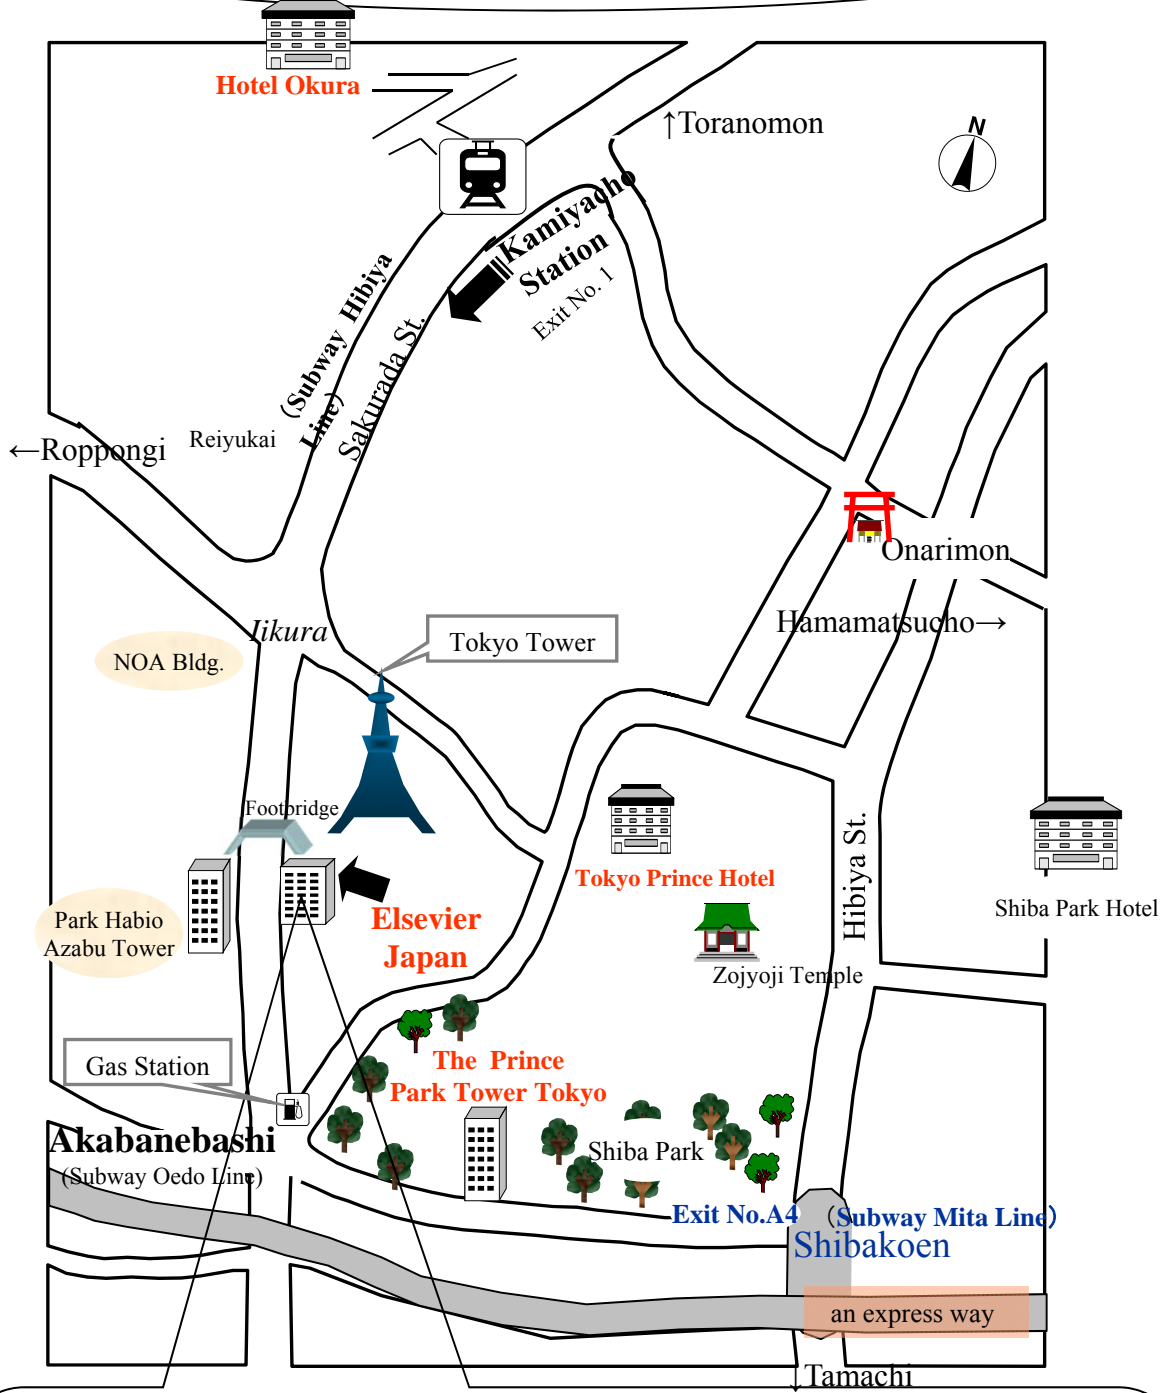

# Direction to Elsevier Japan K.K.

**Elsevier Japan KK**  
 Higashi-Azabu 1 chome Bldg. 4F  
 1-9-15 Higashi-Azabu, Minato-ku,  
 Tokyo 106-0044, Japan  
**Science & Technology**  
 TEL: 03-5561-5033 FAX: 03-5561-5046

● A Blue Signboard is the mark to the Bldg.  
 (Grocery Store "maruetsupetit" on the ground floor.)